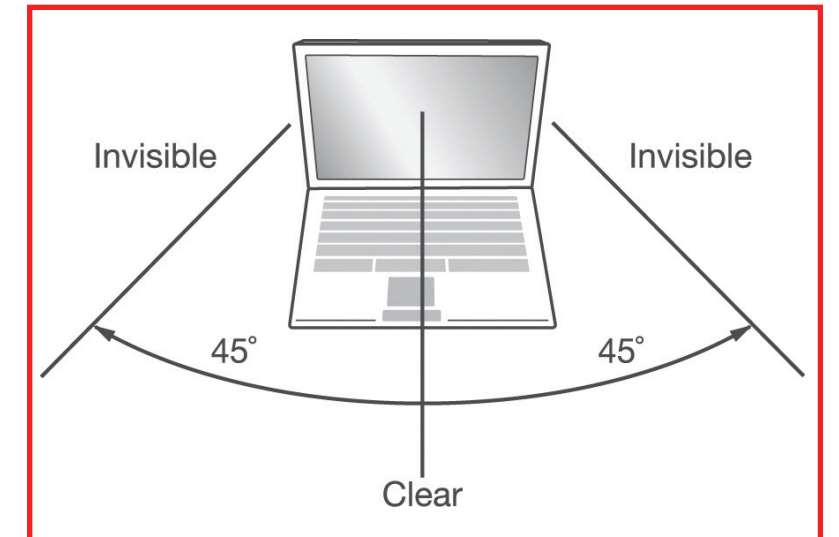

SRP: \$39.99

Groove Backpack Laptop Case

Targus Part #: TAA-CVR600

SRP: \$39.99

fits up to
15.4"
notebook

TARGUS PRIVACY FILTERS

Prevent onlookers from viewing valuable information on laptop and LCD monitors!

Targus Privacy Filters help protect your information!

Tiny vertical blinds on the surface of the screen narrow the viewing angle so data is only visible directly in front of the monitor up to 45 degrees away from the center of the screen.

Onlookers will only see a dark unclear screen when attempting to view the information from a side angle. In addition to providing security, the privacy filter also blocks the glare to help reduce eye strain.

The Targus Privacy Filter can be easily attached by using clear adhesive strips designed for LCD screens or with the included tab guides that stick to the edge of the LCD bezel to hold the filter in place. Users can position the tabs so the filter easily slides on and off.