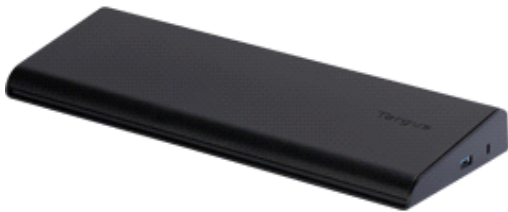

ACP71APZ | Targus Universal USB 3.0 DV Docking Station with Power

Get an increase in speed and power by utilizing the latest USB 3.0 technology for your workstation. The Targus USB 3.0 SuperSpeed Dual Video Docking Station offers dual video ports that deliver beyond HD video and graphics up to 2048 x 1152 (1x DVI-I, 1x HDMI) to two monitors. In addition, it includes a DVI to VGA adapter, 1 HDMI to DVI adapter, 2 USB 3.0 ports for your USB 3.0 peripherals and 4 USB 2.0 ports for all of your USB 2.0 items. The docking station also features integrated universal laptop charging (patent pending) that is compatible with most 90W PC laptops. The universal power tips are conveniently stored inside the dock for quick and easy access. Also included are a Gigabit Ethernet port, audio In/Out ports to connect speakers and a security lock slot to help secure the dock and avoid theft. A 6.15A AC adapter and 2ft USB 3.0 cable is also included to help make it easy to connect your device to a complete workstation ? including dual monitors, mouse, keyboard, printer and other peripherals you may need by simply docking your laptop. The docking station also has two high-powered USB ports, providing extra power and stays on even when the laptop is disconnected.

Features - USB 3.0 docking station features dual video ports providing beyond HD video and graphics with up to 2048 x 1152 resolution (1x DVI-I, 1x HDMI); Includes universal 90W laptop charging (power tips included) 1x DVI to VGA adapter, 1 HDMI to DVI adapter, 2 USB 3.0 ports, 4 USB 2.0 ports, a Gigabit Ethernet port, audio In/Out ports and security lock slot; A 6A AC adapter and 3ft USB 3.0 cable making it easy to connect; Also 2 high-powered USB ports for extra power and stays on when the PC is disconnected